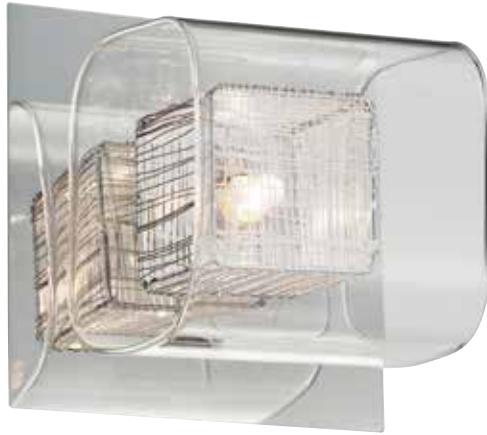

**Lamp:** E14 LED 4.5 W x 1

L	W	D	H
155	280		205

**DWL-CHR-MB11002351B**

**Description:** 1 Light aluminium mesh with clear glass and chrome finish base wall lamp

**Fixture Height:** 160

**Standard Packaging Box:** 1