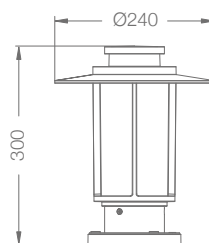

Irena

Features

Die cast aluminium housing
Opal polycarbonate diffuser
Matt grey finish
140 V - 270 V AC
Warm white
IP66

Product Code

OGL-GRY-LGTP02X006XW

Wattage

1 x 6 W LED