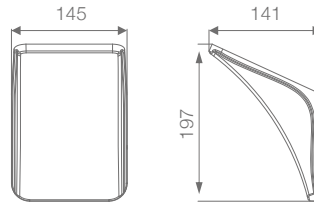

Kira

Features

Die cast aluminium housing
Transparent tempered glass diffuser
Matt grey finish
90 V - 260 V AC
Warm white
Wall washer light
IP54

Product Code

OWA-GRY-LWWL04X012XW

Wattage

1 x 12 W COB LED

Foot Light

Features

Die cast aluminium housing
Polycarbonate diffuser
White and grey finish
150 V - 300 V AC
IP54

Product Code

OWA-BLK-LFTL01S003XW*
OWA-WHT-LFTLW1S003XW#