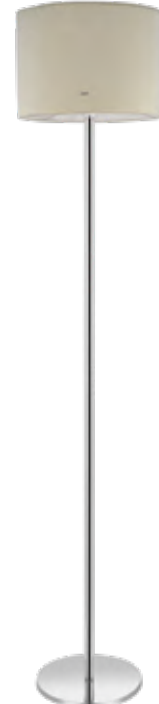

DFL-CHR-FL12021192A

Description: 1 Light brass fabric with chrome finish floor lamp

Fixture Height: 550

Standard Packaging Box: 2

Net Weight (Kg): 6.5

Lamp: E27 LED 7 W x 1

L	W	D	H
380			1550

**NEW
ARRIVAL**