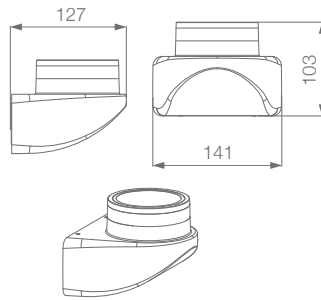

Octan

Features

Die cast aluminium housing
Opal polycarbonate diffuser
Matt grey finish
90 V - 260 V AC
Warm white
IP54

Product Code

OWA-BLK-LWWL02R108XW

Wattage

1 x 8 W COB LED

Alfie

Features

Die cast aluminium housing
SUS304 ring
Frosted polycarbonate diffuser
Anti-glare
90 V - 260 V AC
Warm white
IP65

Product Code

OWA-GRY-LBRK01S105XW