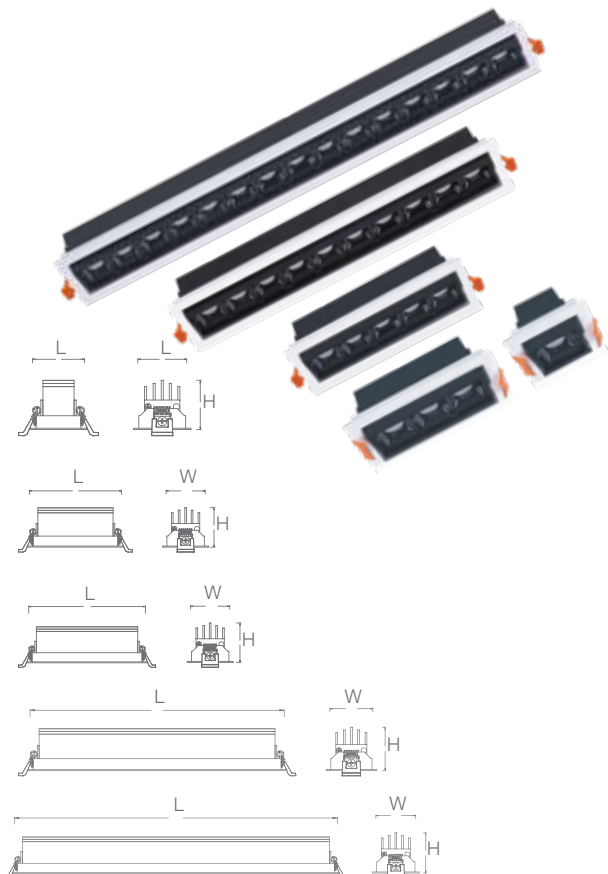

Emina Tiltable

Item Code	Wattage (W)	CCT (K)	Case No.
IRL-WHT-LEMAT1R008XC	8	6500	20
IRL-WHT-LEMAT1R008XN	8	4000	20
IRL-WHT-LEMAT1R008XW	8	3000	20
IRL-WHT-LEMAT1R015XC	15	6500	20
IRL-WHT-LEMAT1R015XN	15	4000	20
IRL-WHT-LEMAT1R015XW	15	3000	20

8 W Cutout: Ø55 mm
Dia: Ø65 mm
Height: 65 mm

15 W Cutout: Ø75 mm
Dia: Ø85 mm
Height: 80 mm

*CRI >90, THD <10%

Recess-mounted, COB based tiltable linear spot light with die cast aluminium housing and 30° beam angle.