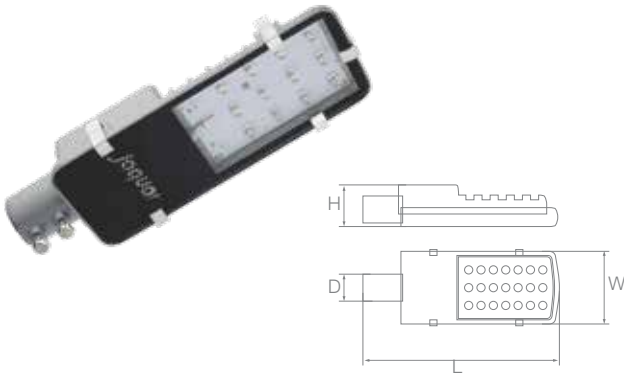

Roadway Lights

IP66 rated street light with pressure die cast aluminium housing, glass cover and lens**.

PCR

Item Code	Wattage (W)	CCT (K)	Case No.
OSL-GRY-LPCRSRT25WLC	25	5700	1
OSL-GRY-LPCRSRT25WLW	25	3000	1
OSL-GRY-LPCRSRT30WXC	30	5700	1
OSL-GRY-LPCRSRT30WXW	30	3000	1
OSL-GRY-LPCRSRT36WXC	36	5700	1
OSL-GRY-LPCRSRT36WXW	36	3000	1

25, 30 & 36 W Mounting dia: Ø42 mm
Length: 330 mm
Width: 117 mm
Height: 67 mm

**T&C apply

IP66 rated street light with pressure die cast aluminium housing and polycarbonate cover.