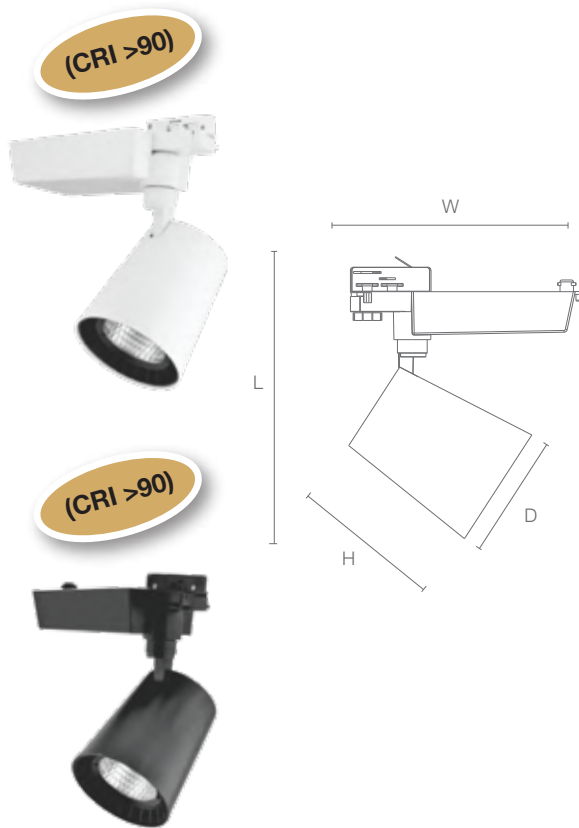

Track-mounted round focus light with moveable base. Fully adjustable with aluminium housing (including driver casing). 40° beam angle.

Track Light

Item Code	Wattage (W)	CCT (K)	Case No.
IRL-WHT-LTRLW1R010XC	10	5000	1
IRL-WHT-LTRLW1R010XN	10	4000	1
IRL-WHT-LTRLW1R010XW	10	3000	1
IRL-WHT-LTRLW1R020XC	20	5000	1
IRL-WHT-LTRLW1R020XN	20	4000	1
IRL-WHT-LTRLW1R020XW	20	3000	1
IRL-WHT-LTRLW1R030XC	30	5000	1
IRL-WHT-LTRLW1R030XN	30	4000	1
IRL-WHT-LTRLW1R030XW	30	3000	1
IRL-BLK-LTRLB1R010XC	10	5000	1
IRL-BLK-LTRLB1R010XN	10	4000	1
IRL-BLK-LTRLB1R010XW	10	3000	1
IRL-BLK-LTRLB1R020XC	20	5000	1
IRL-BLK-LTRLB1R020XN	20	4000	1
IRL-BLK-LTRLB1R020XW	20	3000	1
IRL-BLK-LTRLB1R030XC	30	5000	1
IRL-BLK-LTRLB1R030XN	30	4000	1
IRL-BLK-LTRLB1R030XW	30	3000	1

10 W Dia: Ø78 mm
Length: 205 mm
Width: 192 mm
Height: 106 mm

20 W Dia: Ø110 mm
Length: 268 mm
Width: 240 mm
Height: 131 mm

30 W Dia: Ø110 mm
Length: 268 mm
Width: 240 mm
Height: 131 mm

Accessories for Track Light

3 Line Track

Item Code	Length	Colour
ACI-WHT-LTRK3L1MTRBL	1 Meter	Black
ACI-WHT-LTRK3L1MTRWH	1 Meter	White
ACI-WHT-LTRK3L2MTRBL	2 Meter	Black
ACI-WHT-LTRK3L2MTRWH	2 Meter	White

3 Line Track Connector

Item Code	Shape	Colour
ACI-BLK-LTRCBL3LISHP	I	Black
ACI-WHT-LTRCWH3LISHP	I	White
ACI-BLK-LTRCBL3LLSHP	L	Black
ACI-WHT-LTRCWH3LLSHP	L	White
ACI-BLK-LTRCBL3LXSHP	X	Black
ACI-WHT-LTRCWH3LXSHP	X	White
ACI-BLK-LTRCBL3LTSHP	T	Black
ACI-WHT-LTRCWH3LTSHP	T	White