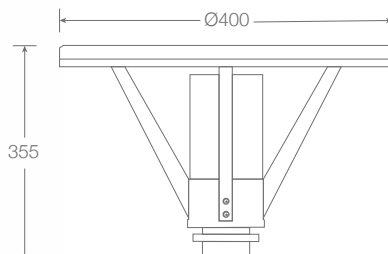

Ring Post Top

Features

Die cast aluminium housing
Polycarbonate diffuser
Powder coated
IP65

Product Code

OGL-GRY-LGTP07X040XW
OGL-GRY-LGTP07X060XW

Wattage

40 W LED
60 W LED