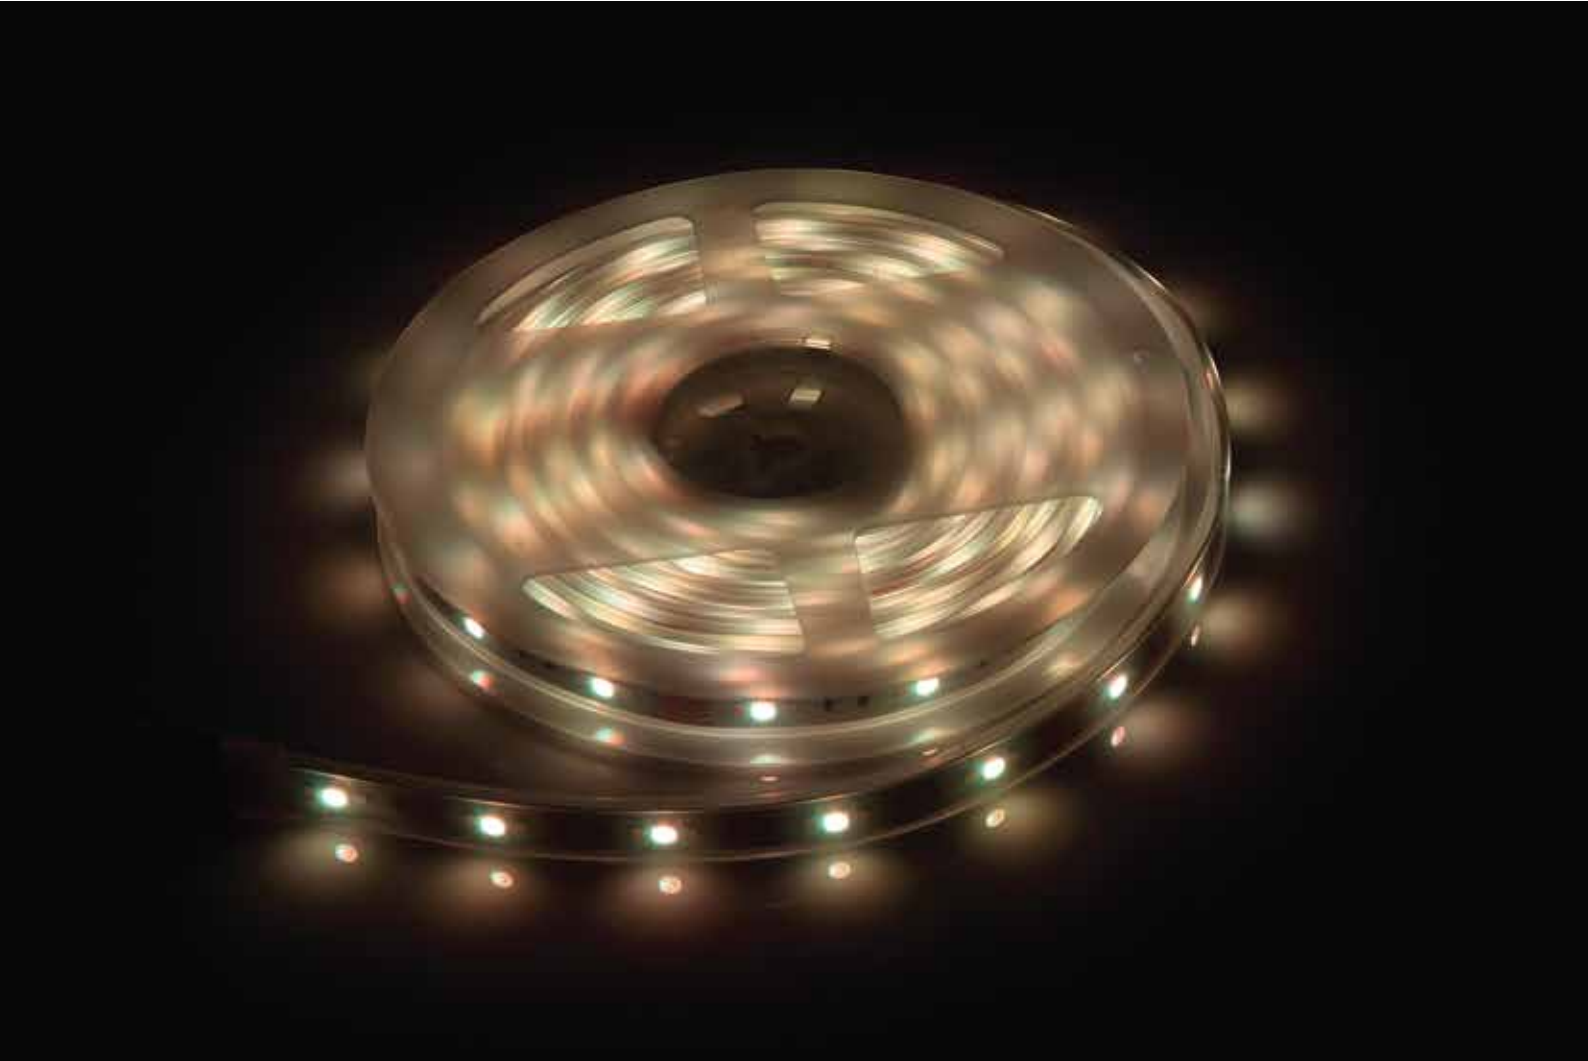

# Strip Lights

Give your home a festive makeover or create awe-inspiring spaces within your home with our LED strip lights in blue, white, and other pleasing colours. Our strip lights come in a 5-meter roll with specific cut points.