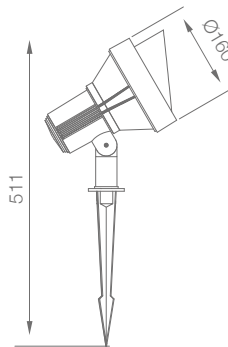

Illumine

Features

Die cast aluminium housing
Transparent tempered glass diffuser
Matt grey finish
90 V - 260 V AC
Warm white
IP54

Product Code

OSK-BLK-LSPK05R112XW

Wattage

1 x 12 W COB LED