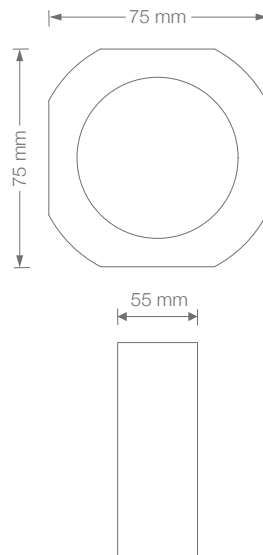

### Wattage

3 W LED

\*Grey housing | #White housing

4 WAY

2 WAY