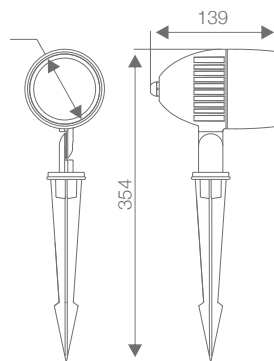

Electra

Features

Die cast aluminium housing
Transparent tempered glass diffuser
Matt grey finish
90 V - 260 V AC
Warm white
IP65

Product Code

OSK-BLK-LSPK04R108XW

Wattage

1 x 8 W COB LED