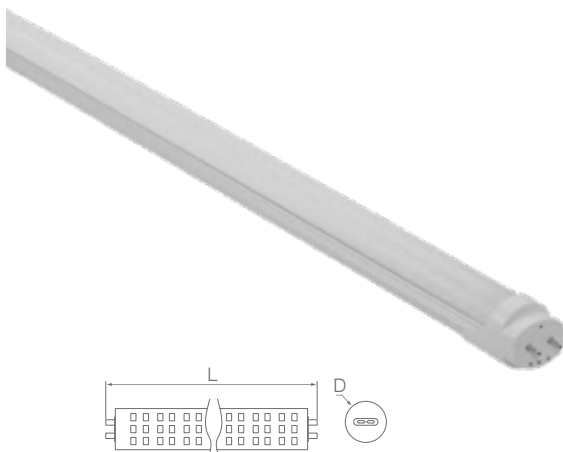

T8 Retro Tube

Item Code	Wattage (W)	CCT (K)	Case No.
BTI-WHT-LTBL01X020XC	20	6000	10
BTI-WHT-LTBL01X020XW	20	3000	10

20 W Length: 1200 mm
Height: 30 mm