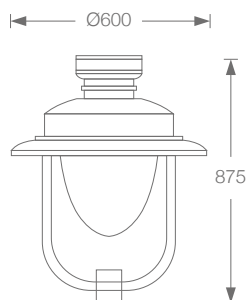

Avior

Features

Die cast aluminium housing
Heat resistant toughened bell shaped acrylic diffuser
MS housing with PU paint
Top canopy made of spun aluminium
140 V - 270 V AC
IP65

Product Code

OGL-GRY-LGTP04X028XW

Wattage

28 W LED