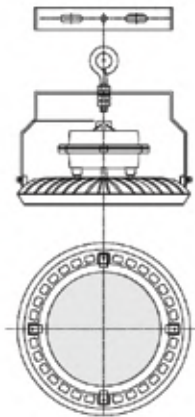

Industrial Lights

Discrete highbay light with die cast aluminium housing offering lumen intensity ≥ 100 Lm / W. Excellent thermal management with compact heat sink (IP65 rating).

With external SPD 10KV*

Highbay

Item Code	Wattage (W)	CCT (K)	Case No.
ILO-BLK-LHBLD1R070XC	70	5700	1
ILO-BLK-LHBLD1R100XC	100	5700	1
ILO-BLK-LHBLD1R120XC	120	5700	1
ILO-BLK-LHBLD1R150XC	150	5700	1
ILO-BLK-LHBLD1R200XC	200	5700	1

70 W Dia: Ø244 mm
Height: 135 mm

100 W Dia: Ø244 mm
Height: 135 mm

120 W Dia: Ø244 mm
Height: 135 mm

150 W Dia: Ø276 mm
Height: 135 mm

200 W Dia: Ø276 mm
Height: 135 mm

*THD <10%, CRI >70

Discrete highbay light with die cast aluminium housing offering lumen intensity ≥ 130 Lm / W. Excellent thermal management with compact heat sink (IP65 rating).

Ultralite Highbay

With external SPD 10KV*

Item Code	Wattage (W)	CCT (K)	Case No.
ILO-BLK-LHBLDUR070XC	70	5700	1
ILO-BLK-LHBLDUR100XC	100	5700	1
ILO-BLK-LHBLDUR120XC	120	5700	1
ILO-BLK-LHBLDUR150XC	150	5700	1
ILO-BLK-LHBLDUR200XC	200	5700	1

70 W Dia: Ø244 mm
Height: 135 mm

100 W Dia: Ø244 mm
Height: 135 mm

120 W Dia: Ø244 mm
Height: 135 mm

150 W Dia: Ø276 mm
Height: 135 mm

200 W Dia: Ø276 mm
Height: 135 mm

*THD <10%, CRI >70