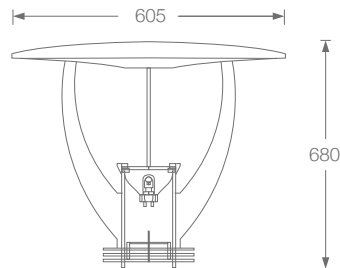

Reneva

Features

MS housing with PU paint
Top canopy made of spun aluminium
140 V - 270 V AC
IP65
IK10

Product Code

OGL-GRY-LGTP01X030XW

Wattage

30 W LED COB