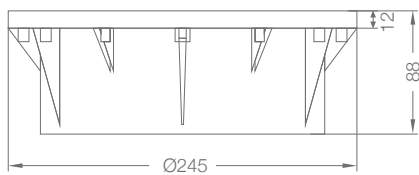

Ikon

Features

- Die cast aluminium housing
- 304 stainless steel ring
- Transparent tempered glass diffuser
- 90 V - 260 V AC
- Warm white
- IP67

Product Code

OGB-BLK-LGBL07R181XW

Wattage

18 x 1 W LED