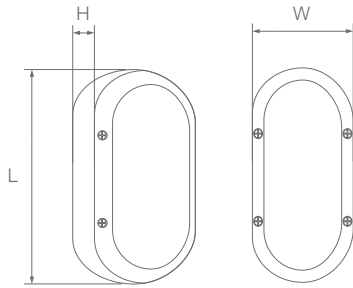

Industrial Lights

Bulk head with pressure die cast aluminium housing and acrylic diffuser (IP65 protection).

02

03

Bulk Head

Item Code	Wattage (W)	CCT (K)	Case No.
ILO-BLK-LBLK02X010XC	10	6500	1
ILO-BLK-LBLK02X010XN	10	4000	1
ILO-BLK-LBLK02X010XW	10	3000	1
ILO-BLK-LBLK03X010XC	10	6500	1
ILO-BLK-LBLK03X010XN	10	4000	1
ILO-BLK-LBLK03X010XW	10	3000	1

10 W Length: 216 mm

Width: 132 mm

Height: 58 mm

CRI >80

Well glass light with die cast aluminium housing and polycarbonate diffuser (IP65 rating).

Well Glass

Item Code	Wattage (W)	CCT (K)	Case No.
ILO-GRY-LWGL02X035XC	35	6500	4
ILO-GRY-LWGL02X040XC	40	6500	4
ILO-GRY-LWGL02X070XC	70	5700	4

35 W Dia: Ø158 mm
Height: 215 mm

40 W Dia: Ø158 mm
Height: 215 mm

70 W Dia: Ø200 mm
Height: 195 mm

*THD <10%, CRI >70