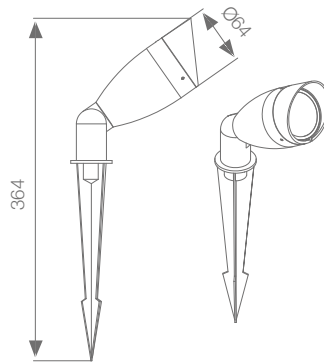

Luminz

Features

Die cast aluminium housing
Transparent tempered glass diffuser
Matt grey finish
90 V - 260 V AC
Warm white
IP65

Product Code

OSK-BLK-LSPK03R104XW

Wattage

4 x 1 W LED