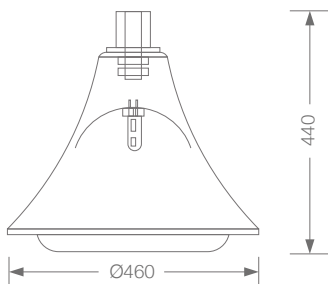

Lex

Features

Heavy spun aluminium housing
PU paint
Heavy duty heat resistance /
toughened acrylic diffuser
140 V - 270 V AC
IP65

Product Code

OGL-GRY-LWLL01X045XW

Wattage

45 W LED