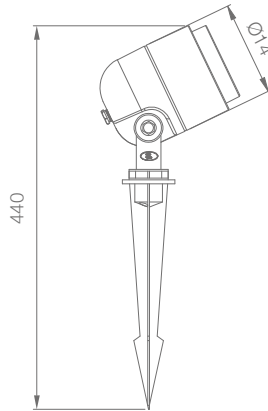

Sparklz

Features

Die cast aluminium housing
Transparent tempered glass diffuser
Matt grey finish
90 V - 260 V AC
Warm white
IP65

Product Code

OSK-BLK-LSPK04R112XW

Wattage

1 x 12 W COB LED