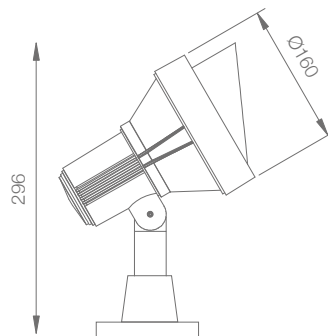

Splash

Features

Die cast aluminium housing
Transparent tempered glass diffuser
Matt grey finish
90 V - 260 V AC
Warm white
IP54

Product Code

OSK-BLK-LSPK05R112SW

Wattage

1 x 12 W COB LED