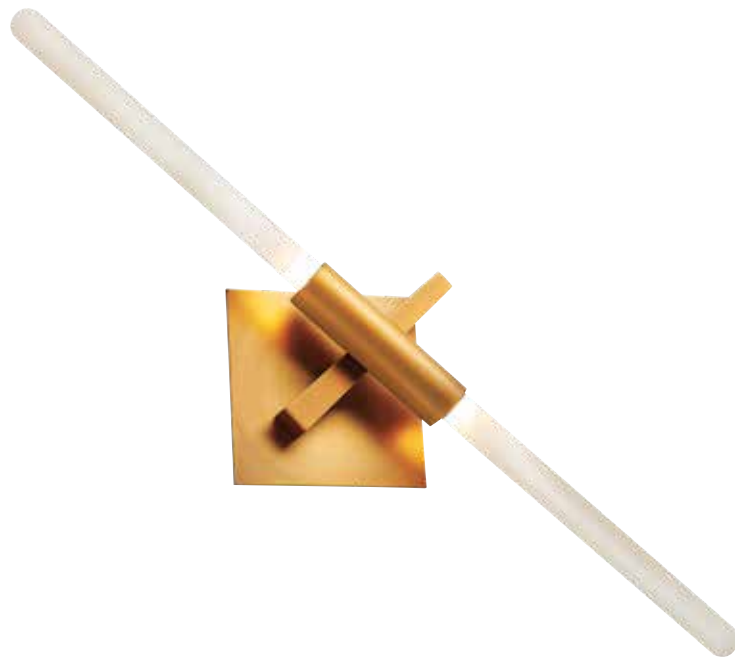

### DWL-GRY-WL91301

**Description:** 1 Light mesh/ ceramic with rust finish wall lamp

**Fixture Height:** 340

**Standard Packaging Box:** 1

**Net Weight (Kg):** 3.5

**Lamp:** E27 LED 7 W x 1

L	W	D	H
210	150		340