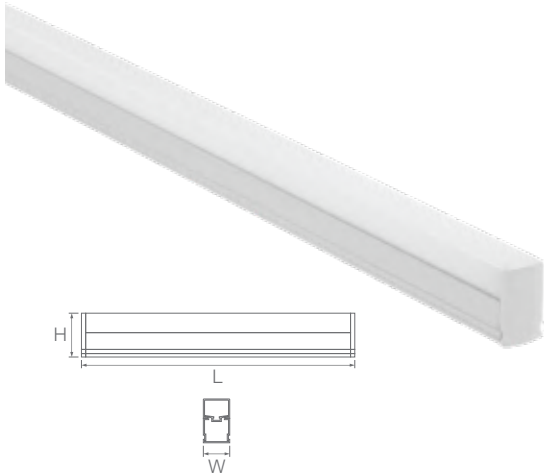

Battens / Tubes

High quality batten with extruded aluminium housing and decorative end caps.

Glaze

Item Code	Wattage (W)	CCT (K)	Case No.
BTI-WHT-LGLZ01X010XC	10	6500	20
BTI-WHT-LGLZ01X010XN	10	4000	20
BTI-WHT-LGLZ01X010XW	10	3000	20
BTI-WHT-LGLZ01X020XC	20	6500	20
BTI-WHT-LGLZ01X020XN	20	4000	20
BTI-WHT-LGLZ01X020XW	20	3000	20
BTI-WHT-LGLZ01X024XC	24	6500	20
BTI-WHT-LGLZ01X024XN	24	4000	20
BTI-WHT-LGLZ01X024XW	24	3000	20

10 W Length: 570 mm
Width: 22 mm
Height: 37 mm

20 W Length: 1135 mm
Width: 22 mm
Height: 37 mm

24 W Length: 1185 mm
Width: 22 mm
Height: 37 mm

High quality batten with polycarbonate housing and decorative end caps.