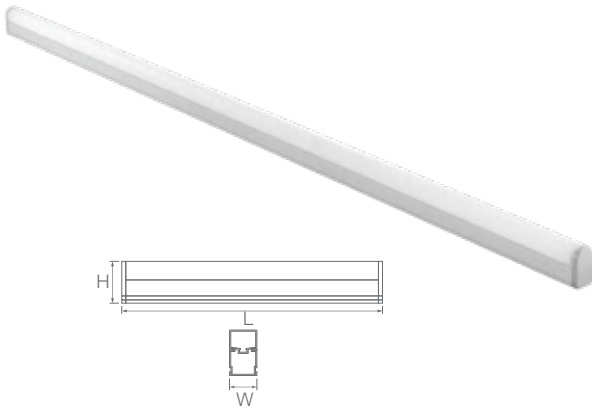

Industrial Lights

High quality batten with extruded aluminium housing and decorative end caps.

Kubik Ultra HD

Item Code	Wattage (W)	CCT (K)	Case No.
HBT-WHT-LKBU4KU535XC	35	6500	20

35 W Length: 1135 mm
Width: 24 mm
Height: 37 mm

Corrosion and impact resistant batten with polycarbonate housing. Dust and water-proof.