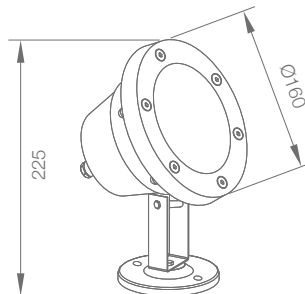

Garnet

Features

304 stainless steel housing
Tempered glass diffuser
12 V AC
Warm white
IP68

Product Code

OSK-WHT-LSPK68R108SW

Wattage

8 x 1 W LED

Note: Product has to be used with 12 V AC/DC power supply at the site, not to be used under water