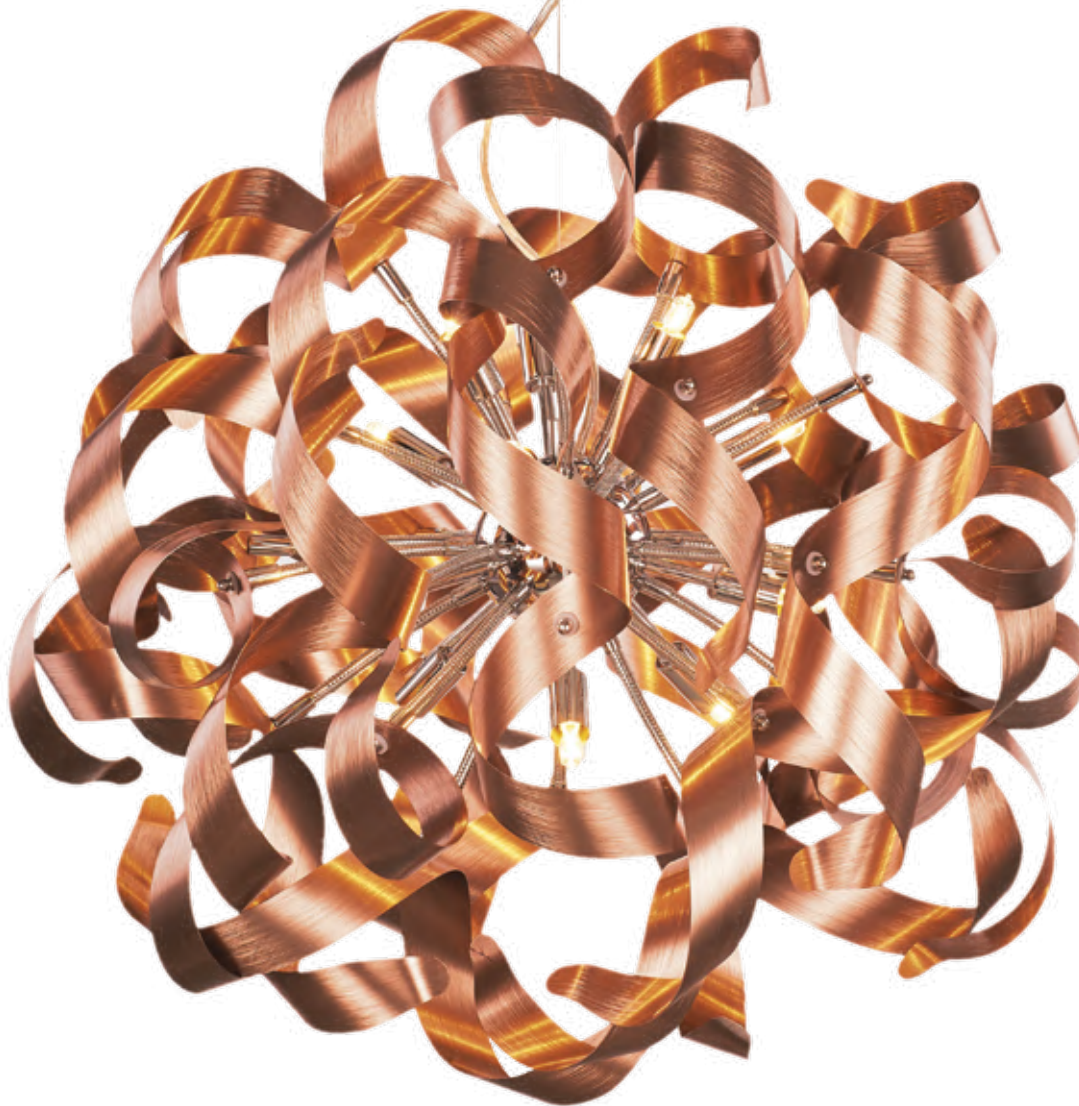

Height Adjustable

DPN-COP-MD501001512C

Description: 12 Light aluminium curved strips with copper finish pendant

Fixture Height: 560

Standard Packaging Box: 1

Net Weight (Kg): 5.2

Lamp: G9 LED 5 W x 12

L	W	D	H
560	1200