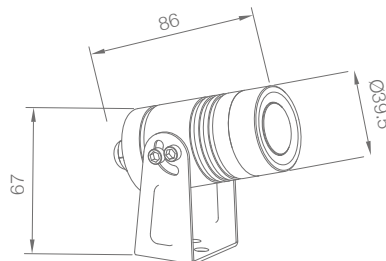

Rigel

Features

Die cast aluminium housing
Clear glass diffuser
90 V - 260 V AC
Warm white
IP65

Product Code

OSK-BLK-LSPK06R103SW

Wattage

1 x 3 W LED