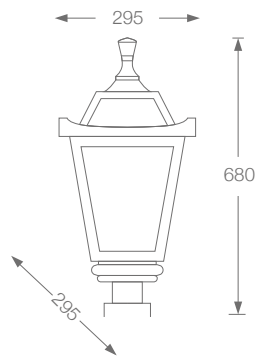

Turais

Features

Die cast aluminium housing
Heat resistant toughened glass
(clear diffuser)
140 V - 270 V AC
IP65

Product Code

OGL-GRY-LGTP02X030XW

Wattage

30 W mid power LED