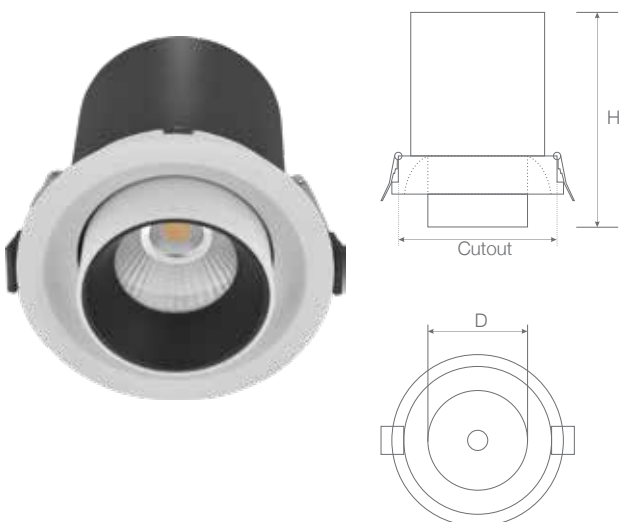

Empha

Item Code	Wattage (W)	CCT (K)	Case No.
IRL-WHT-LEMP01R007XC	7	6500	20
IRL-WHT-LEMP01R007XN	7	4000	20
IRL-WHT-LEMP01R007XW	7	3000	20
IRL-WHT-LEMP01R015XC	15	6500	10
IRL-WHT-LEMP01R015XN	15	4000	10
IRL-WHT-LEMP01R015XW	15	3000	10

7 W Cutout: Ø62 mm
Dia: Ø72 mm
Height: 98 mm

15 W Cutout: Ø90 mm
Dia: Ø103 mm
Height: 99 mm