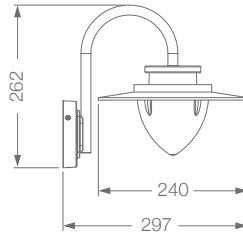

Woody

Features

Die cast aluminium housing
Opal white polycarbonate diffuser
Matt grey finish
90 V - 260 V AC
Warm white
IP54

Product Code

OWA-GRY-LWLL01X108XW

Wattage

1 x 8 W COB LED