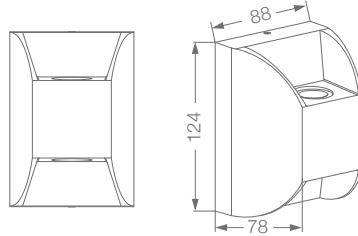

Lupus

Features

Die cast aluminium housing
Transparent tempered glass diffuser
Matt grey finish
90 V - 260 V AC
Up and down light
Warm white
IP54

Product Code

OWA-BLK-LVWWL03X203XW

Wattage

2 x 3 W COB LED

Carina

Features

Die cast aluminium housing
Transparent tempered glass diffuser
Matt grey finish
90 V - 260 V AC
Warm white
IP54

Product Code

OWA-BLK-LVWWL03X103XW