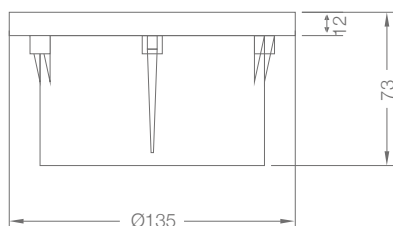

Hydrus

Features

Die cast aluminium housing
304 stainless steel ring
Transparent tempered glass diffuser
90 V - 260 V AC
Warm white
IP67

Product Code

OGB-BLK-LGBL06R601XW

Wattage

6 x 1 W LED