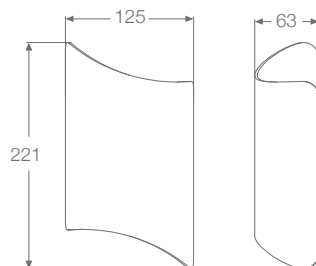

Wattage

2 x 6 W COB LED