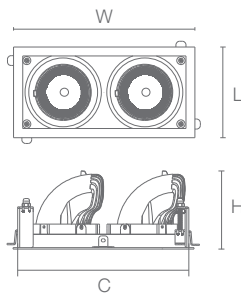

Multiple Zoom Light

Item Code	Wattage (W)	CCT (K)	Case No.
IRL-WHT-LZOMMLR215XC	2x15	6500	20
IRL-WHT-LZOMMLR215XN	2x15	4000	20
IRL-WHT-LZOMMLR215XW	2x15	3000	20

2 x 15 W Length: 192 mm
Width: 92 mm
Height: 86 mm