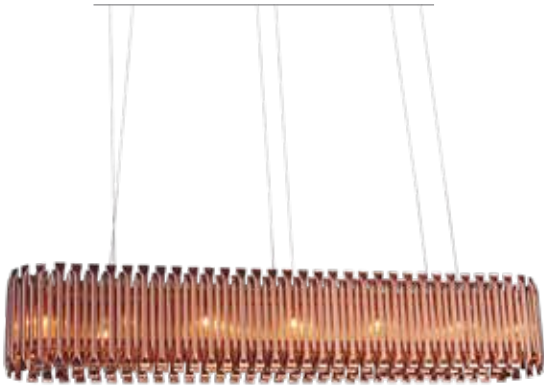

**DCL-RDG-MD400500654C**

**Description:** 3 Tier metal string with rose gold finish ceiling light

**Fixture Height:** 2500

**Standard Packaging Box:** 1

**Net Weight (Kg):** 38

**Lamp:** G9 LED 4 W x 24

L	W	D	H
680		2500	