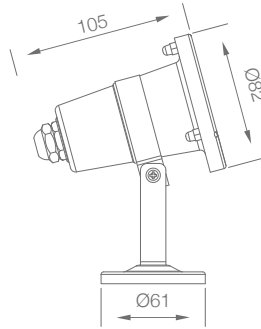

Ossum

Features

304 stainless steel housing
Tempered glass diffuser
12 V AC
Warm white
IP68

Product Code

OSK-WHT-LSPK68R103SW

Wattage

3 x 1 W LED

Note: Product has to be used with 12 V AC/DC power supply at the site, not to be used under water