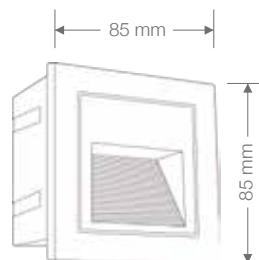

### Wattage

3 W LED

\*Grey housing | #White housing

4 WAY

2 WAY