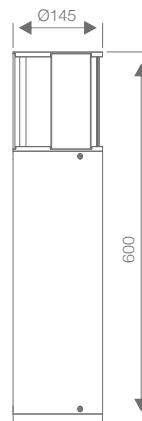

Miram

Features

Die cast aluminium housing
Opal white polycarbonate diffuser
Matt grey finish
90 V - 260 V AC
Warm white
IP54

Product Code

OBL-GRY-LBLD01R305XW

Wattage

3 x 10 x 0.5 W LED