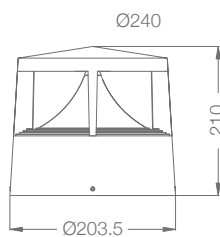

Capella

Features

Die cast aluminium housing
Clear polycarbonate diffuser
Matt grey finish
140 V - 270 V AC
Warm white
IP66

Product Code

OGL-GRY-LGTP03X012XW

Wattage

1 x 12 W COB LED