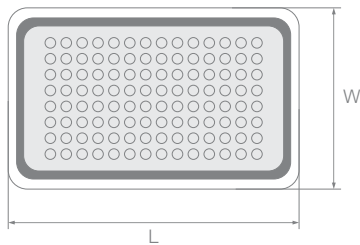

Faro (Low wattage floodlight)

Item Code	Wattage (W)	CCT (K)	Case No.
HFL-GRY-LFRO01S030XC	30	5700	1
HFL-GRY-LFRO01S050XC	50	5700	1

30 W Length: 198 mm
Width: 188 mm
Height: 36 mm

50 W Length: 238 mm
Width: 228 mm
Height: 36 mm

*Efficacy is ≥ 100 Lm / W

IP66 rated floodlight with high pressure die cast aluminium housing, lens and toughened glass cover offering lumen intensity >110 Lm / W.

Ledstar

Item Code	Wattage (W)	CCT (K)	Case No.
OFL-GRY-LFLDLSL070XC	70	5700	1
OFL-GRY-LFLDLSL070XW	70	3000	1
OFL-GRY-LFLDLSL100XC	100	5700	1
OFL-GRY-LFLDLSL100XW	100	3000	1
OFL-GRY-LFLDLSL120XC	120	5700	1
OFL-GRY-LFLDLSL120XW	120	3000	1
OFL-GRY-LFLDLSL150XC	150	5700	1
OFL-GRY-LFLDLSL150XW	150	3000	1
OFL-GRY-LFLDLSL200XC	200	5700	1
OFL-GRY-LFLDLSL200XW	200	3000	1
OFL-GRY-LFLDLSL240XC	240	5700	1
OFL-GRY-LFLDLSL240XW	240	3000	1
OFL-GRY-LFLDLSL300XC	300	5700	1
OFL-GRY-LFLDLSL300XW	300	3000	1
OFL-GRY-LFLDLSL350XC	350	5700	1
OFL-GRY-LFLDLSL400XC	400	5700	1

70 W Length: 230 mm
Width: 195 mm
Height: 53 mm

100 & 120 W Length: 290 mm
Width: 240 mm
Height: 60 mm

150 W Length: 360 mm
Width: 295 mm
Height: 74 mm

200 W Length: 387 mm
Width: 287 mm
Height: 50 mm

240 W Length: 332 mm
Width: 245 mm
Height: 120 mm

300 W Length: 383 mm
Width: 295 mm
Height: 125 mm

350 W Length: 485 mm
Width: 350 mm
Height: 135 mm

400 W Length: 485 mm
Width: 350 mm
Height: 135 mm