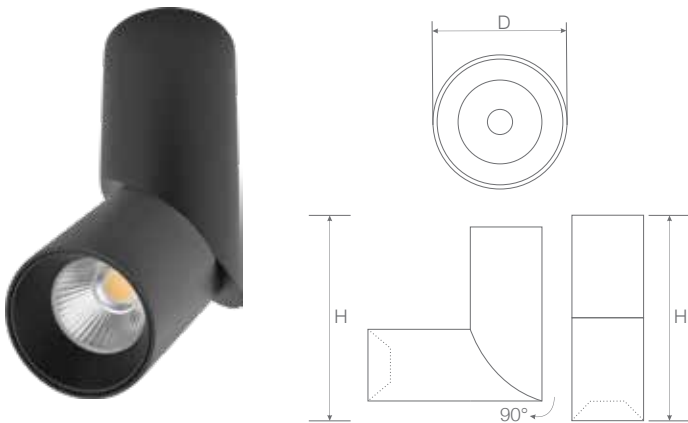

Cyno

Item Code	Wattage (W)	CCT (K)	Case No.
IRL-BLK-LCYN01R010SC	10	6500	20
IRL-BLK-LCYN01R010SN	10	4000	20
IRL-BLK-LCYN01R010SW	10	3000	20

10 W Dia: Ø50 mm
Height: 165 mm

Deep recessed, extended COB focus light with die cast aluminium housing.