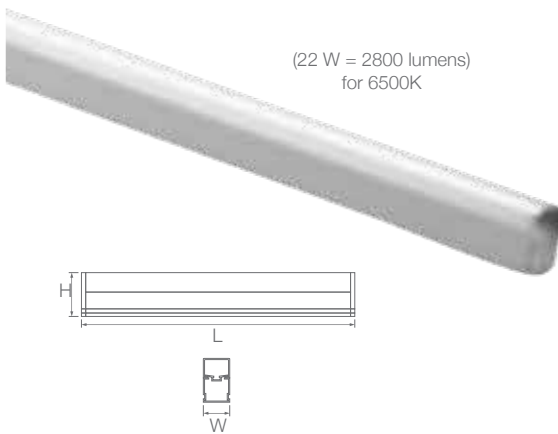

**10 W** Length: 570 mm  
Width: 22 mm  
Height: 37 mm

**20 W** Length: 1135 mm  
Width: 22 mm  
Height: 37 mm

**24 W** Length: 1185 mm  
Width: 22 mm  
Height: 37 mm

High quality batten with polycarbonate housing and decorative end caps.