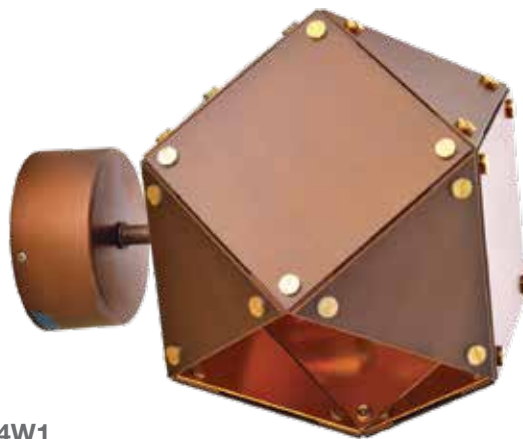

L	W	D	H
470	360		785

Available in Antique Brass also

**DWL-COP-WL1204W1**

**Description:** 1 Light aluminium hexagon style with antique copper finish wall lamp

**Available in:** Antique brass / Copper

**Fixture Height:** 160