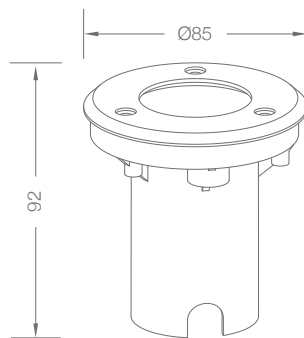

Castor

Features

304 stainless steel ring
Transparent tempered glass diffuser
Stainless steel finish
90 V - 260 V AC
Warm white
IP67

Product Code

OGB-BLK-LGBL04R301XW

Wattage

3 x 1 W LED