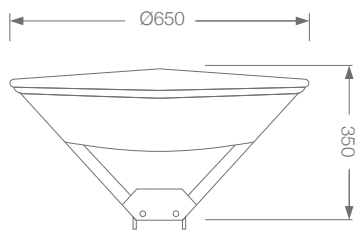

Vimio

Features

Die cast aluminium housing
Heat resistant toughened glass diffuser
140 V - 270 V AC
IP65

Product Code

OGL-GRY-LGTP05X030XW

Wattage

30 W LED