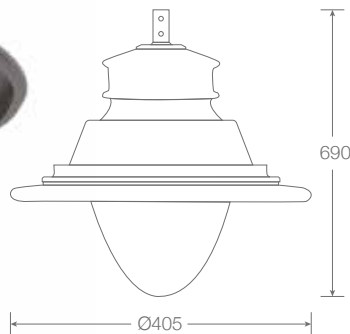

Sentinel

Features

Die cast aluminium housing
Polycarbonate diffuser
Powder coated
IP65

Product Code

OGL-BLK-LGTP08X060XC
OGL-BLK-LGTP08X060XW
OGL-BLK-LGTP08X120XC
OGL-GRY-LGTP08X120XW
OGL-BLK-LGTP08X150XC
OGL-GRY-LGTP08X150XW

Wattage

60 W LED
120 W LED
150 W LED