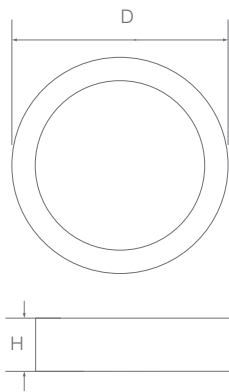

Downlights

Surface-mounted round panel with die cast aluminium housing.