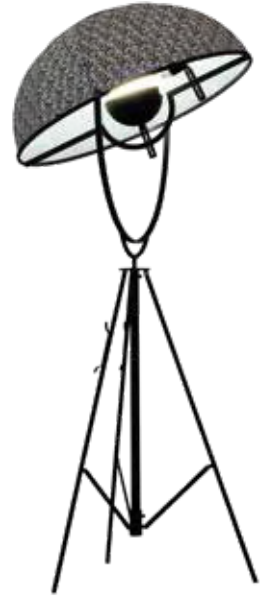

DFL-GRY-FL737F

Description: 1 Light grey fabric shade pattern with black powder coated finish floor lamp

Fixture Height: 1900-2400

Standard Packaging Box: 1

Net Weight (Kg): 8.4

Lamp: E27 LED 9 W x 1

L	W	D	H
935	860		1900-2400