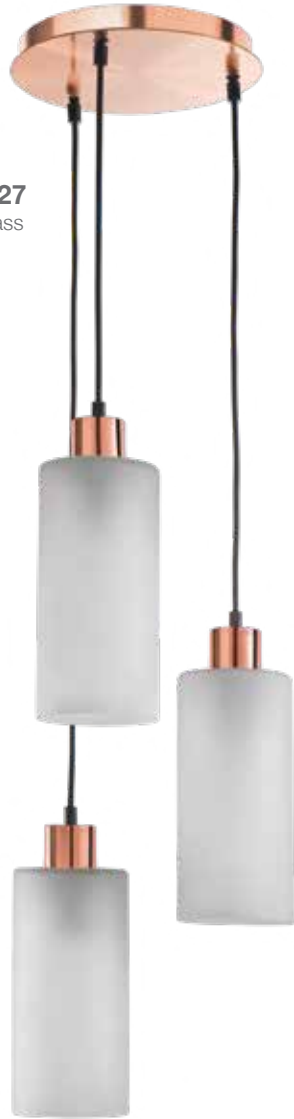

**DPN-RDG-SL00FRD3E27**

**Description:** 3 Light frosted glass with rose gold finish pendant

**Fixture Height:** 340

**Standard Packaging Box:** 4

**Net Weight (Kg):** 2.9

**Lamp:** E27 LED 7 W x 3

L	W	D	H
		300	1200