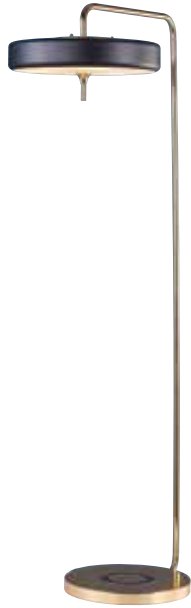

Floor Lamps

DFL-BLK-FL1174F

Description: 3 Light frosted glass with black and gold finish floor lamp

Fixture Height: 1400

Standard Packaging Box: 1

Net Weight (Kg): 16.2

Lamp: E14 LED 4.5 W x 3

L	W	D	H
610	350		1400