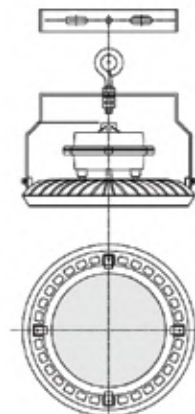

Industrial Lights

Discrete highbay light with die cast aluminium housing offering lumen intensity ≥ 100 Lm / W. Excellent thermal management with compact heat sink (IP65 rating).

With external SPD 10KV*

Highbay

Item Code	Wattage (W)	CCT (K)	Case No.
ILO-BLK-LHBLD1R070XC	70	5700	1
ILO-BLK-LHBLD1R100XC	100	5700	1
ILO-BLK-LHBLD1R120XC	120	5700	1
ILO-BLK-LHBLD1R150XC	150	5700	1
ILO-BLK-LHBLD1R200XC	200	5700	1

70 W Dia: Ø244 mm
Height: 135 mm

100 W Dia: Ø244 mm
Height: 135 mm

120 W Dia: Ø244 mm
Height: 135 mm

150 W Dia: Ø276 mm
Height: 135 mm

200 W Dia: Ø276 mm
Height: 135 mm

*THD <10%, CRI >70

Discrete highbay light with die cast aluminium housing offering lumen intensity ≥ 130 Lm / W. Excellent thermal management with compact heat sink (IP65 rating).

Ultralite Highbay

With external SPD 10KV*

Item Code	Wattage (W)	CCT (K)	Case No.
ILO-BLK-LHBLDUR070XC	70	5700	1
ILO-BLK-LHBLDUR100XC	100	5700	1
ILO-BLK-LHBLDUR120XC	120	5700	1
ILO-BLK-LHBLDUR150XC	150	5700	1
ILO-BLK-LHBLDUR200XC	200	5700	1

70 W Dia: Ø244 mm
Height: 135 mm

100 W Dia: Ø244 mm
Height: 135 mm

120 W Dia: Ø244 mm
Height: 135 mm

150 W Dia: Ø276 mm
Height: 135 mm

200 W Dia: Ø276 mm
Height: 135 mm

*THD <10%, CRI >70